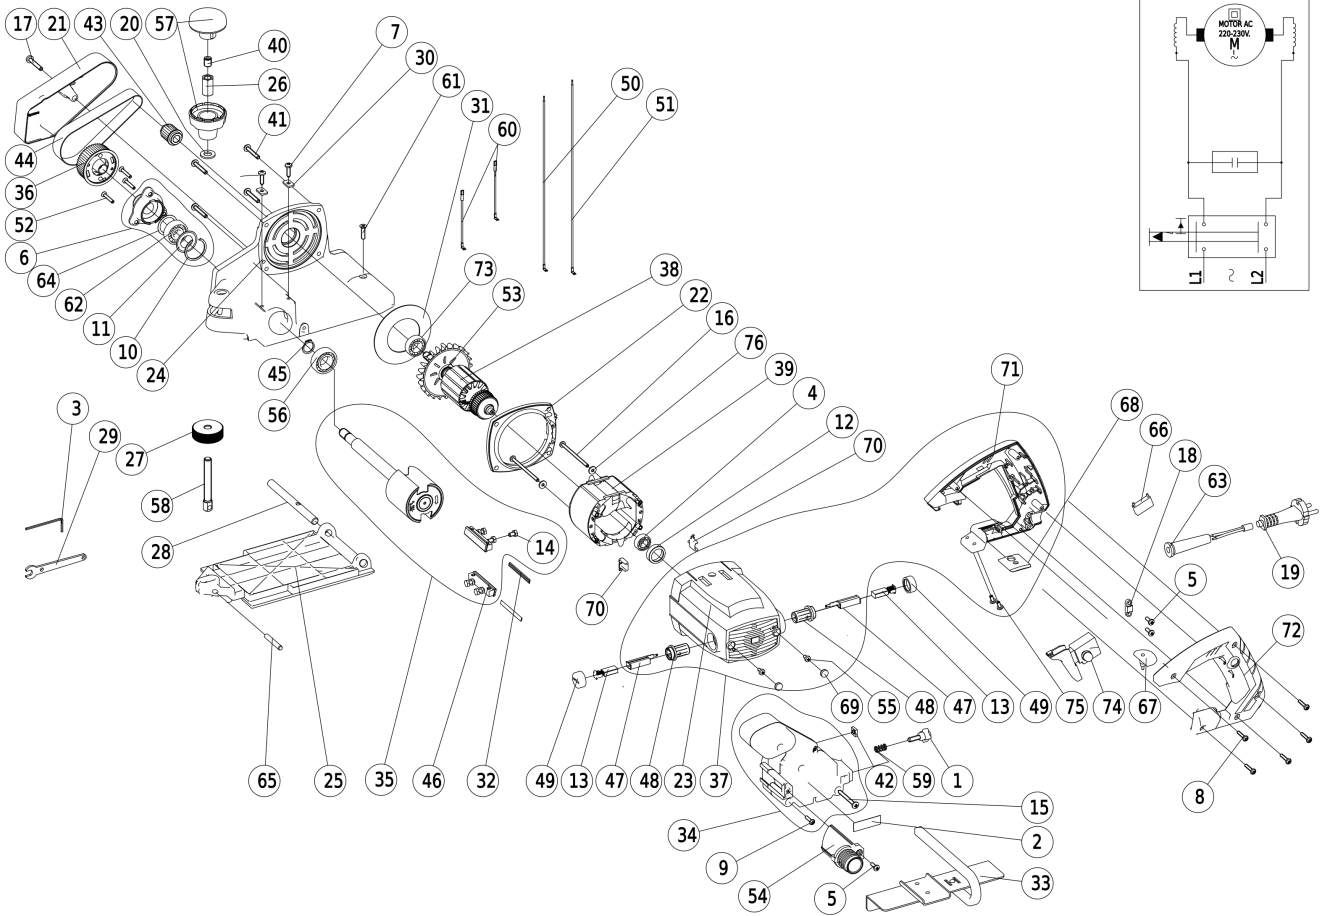

Technical information
Explosion drawing and parts list

CE53S (5300100) HAND PLANER CE53S | Version A (From serial number 1)

Technical information
Explosion drawing and parts list

CE53S (5300100) HAND PLANER CE53S | Version A (From serial number 1)

Pos.	Serial No.	Code	Description	Quantity
1		1025101	KNOB M6X17 mm (CP)	1
2		1416095	LABEL	1
3		1699021	WRENCH 2.5 mm	1
4		1910002	BALL BEARING 608-ZZ	1
5		1970001	PAN HD. TAPPING SCREW 8X1/2 PH.B.	3
6		2045299	BEARING AND BRAKE SUPPORT	1
7		2070009	PAN HD. TAPPING SCREW 10X3/4 PH.B.	2
8		2079001	SCREW D.4X20 (TX)	5
9		2079002	SCREW D.4X16 (TX)	4
10		2088156	RETAINING RING SB32 D.32	1
11		2323030	BEARING PROTECTOR	1
12		2404188	BUSHING D.22	1
13		2417021	CARBON BRUSHES SET	1
14		2422166	BLADE SUPPORT SCREW	1
15		3070031	PAN HD. TAPPING SCREW 10X1 3/4 PH.B.	1
16		3070045	PAN HD. TAPPING SCREW 8X67	2
17		3378015	SCREW M.5X30 PH.	1
18		4302025	CORD CLAMP	1
19		4645495	CORD 2X1 (EUROPE)	1
20		5080007	WASHER D.10.5X20X2	1
21		5302583	COVER	1
22		5302726	FAN GUIDE	1
23		5303084	HOUSING	1
24		5306424	HOUSING	1
25		5306425	BASE	1
26		5321285	REGULATING NUT	1
27		5321516	COUNTER NUT	1
28		5322450	PIN D.12X121	1
29		5323141	WRENCH 8 mm	1
30		5323409	CLAMP	2
31		5323717	FAN GUIDE	1
32		5346072	SET 2 CARBIDE REVERSIBLE BLADES	1
33		5345523	FENCE ASS'Y	1
34		5345549	CUTTER HOLDER PROTECTOR	1
35		5345690	CUTTER HOLDER WITH BLADES SUPPORT	1
36		5345701	PULLEY WITH BRAKE	1
37		5345734	HOUSING WITH HANDLE	1
38		5351197	ARMATURE 230V	1
39		5355182	STATOR 230V	1