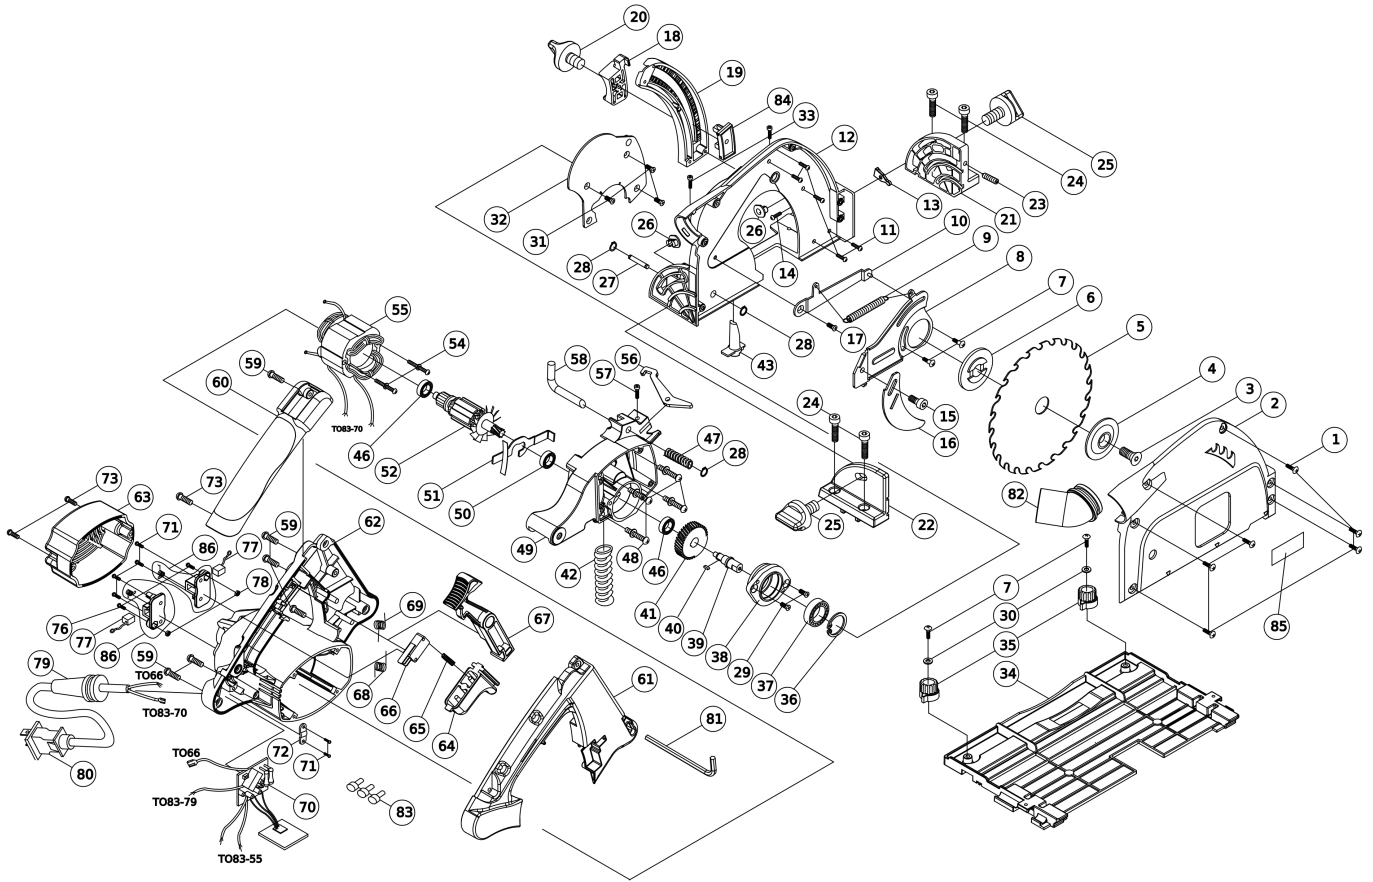

Technical information
Explosion drawing and parts list

SRI174T (7400300) SRI174T PLUNGE-CUT SAW | Version B (From serial number 2755)

Technical information
Explosion drawing and parts list

SRI174T (7400300) SRI174T PLUNGE-CUT SAW | Version B (From serial number 2755)

Technical information
Explosion drawing and parts list

SRI174T (7400300) SRI174T PLUNGE-CUT SAW | Version B (From serial number 2755)

Pos.	Serial No.	Code	Description	Quantity
40		7489063	KEY 5X5X10	1
41		7487121	GEAR	1
42		7426118	SPRING	1
43		7402647	SPRING GUIDE	1
46		1910002	BALL BEARING 608-ZZ	2
47		7426194	SPRING	1
48		7470067	SCREW 3/16X1-1/4	4
49		7406513	ARM	1
50		4010005	BALL BEARING 6001 2RS	1
51		7423588	LOCK LEVER	1
52		7451205	ARMATURE 230V	1
54		7470071	SCREW D.5X60	2
55		7455194	STATOR 230V	1
56		7423589	LOCK LEVER	1
57		1675039	HEX. SOCKET HD. CAP SCREW M.5X15	1
58		7421430	LOCK LEVER	1
59		2079001	SCREW D.4X20 (TX)	8
60		7402642	MAIN HANDLE	1
61		7402640	HANDLE COVER	1
62		7402641	HOUSING	1
63		7402643	REAR COVER	1
64		7402644	TRIGGER	1
65		7426193	SPRING	1
66		7415062	SWITCH	1
67		7402645	SAFETY BUTTON	1
68		7426190	SPRING	1
69		7426191	SPRING	1
70		7445814	ELECTRONIC CIRCUIT ASS'Y	1
71		7470070	SCREW D.4X12	6
72		7402646	BRACKET	1
73		7470068	SCREW D.4X25	5
76		3472033	SCREW M.4X12	2
77		7417044	CARBON BRUSHES SET	1
78		2385005	HEX. NUT M.4	2
79		7404260	SLEEVE	1
80		7445815	CORD ASS'Y	1
81		6699025	HEXAGON BAR WRENCH 5 mm	1
82		7402638	NOZZLE	1
83		7468347	WIRE CONNECTOR	3

Technical information
Explosion drawing and parts list

SRI174T (7400300) SRI174T PLUNGE-CUT SAW | Version B (From serial number 2755)

Pos.	Serial No.	Code	Description	Quantity
84		7402637	DEPTH STOPPER	1
85		7419489	LABEL	1
86		7446345	BRUSH HOLDER + SPRING ASS'Y	2