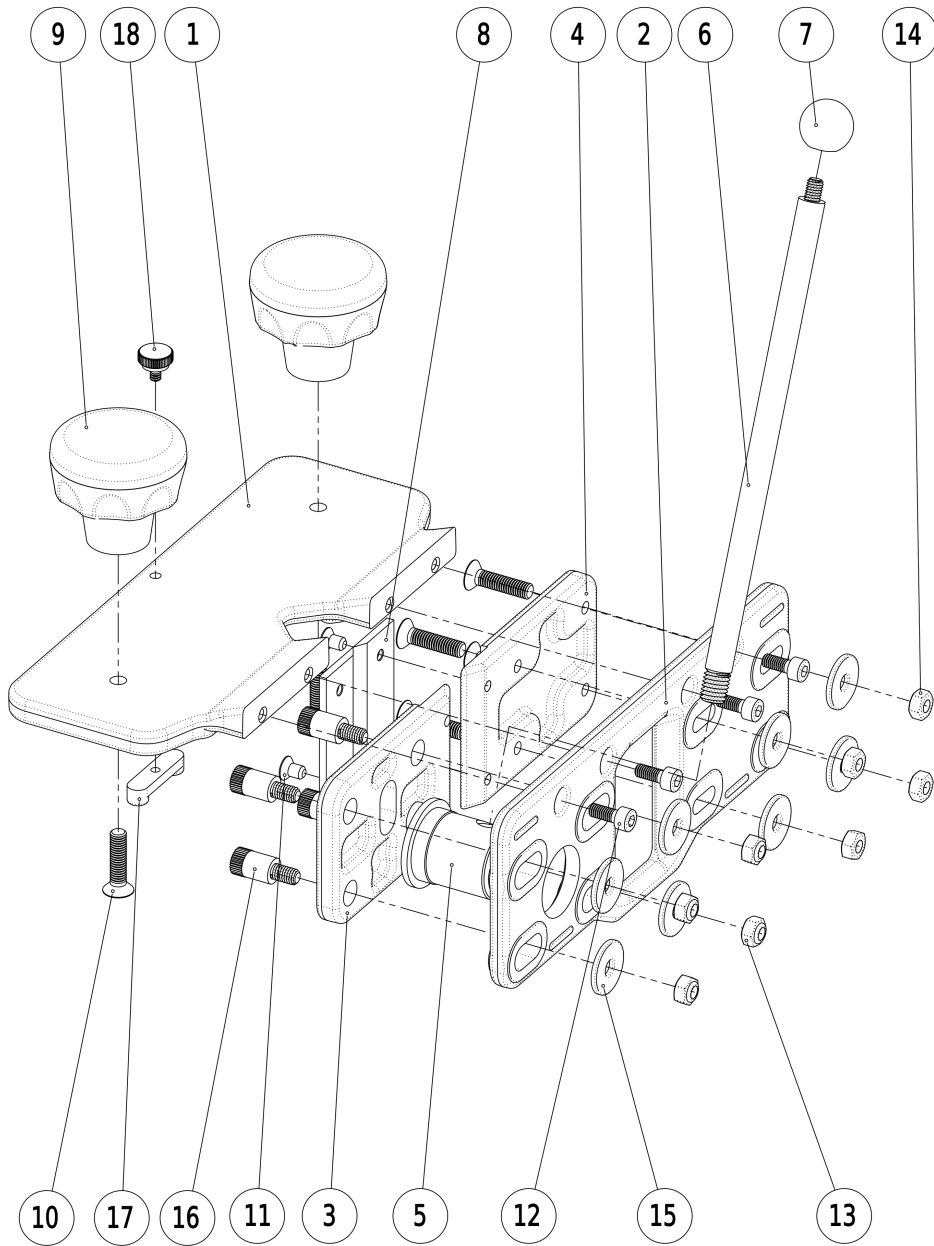

Technical information
Explosion drawing and parts list

RC421 (5246100) RC421 END TRIMMER | Version B (From serial number 1)

Technical information
Explosion drawing and parts list

RC421 (5246100) RC421 END TRIMMER | Version B (From serial number 1)

Pos.	Serial No.	Code	Description	Quantity
1		5206005		1
2		5206008		1
3		5206009		1
4		5206010		1
5		5222030		1
6		5222029		1
7		5225005		1
8		5231024	SPARE BLADES SET FOR RC421	1
9		7925163	KNOB	2
10		1673033	SCREW ALLEN M.6X25	6
11		6673010	FLAT HD. SCREW M.5X8 PH.	4
12		3475070	SCREW M.5X12	4
13		1685017	SELF-LOCKING HEX. NUT M.6	4
14		2085002	HEX. NUT M.6	4
15		1580017	WASHER D.6.2X21X2	8
16		5222032		4
17		5202005	DOUBLE SUPPORT	1
18		5246008	KNOB M.4X6	1