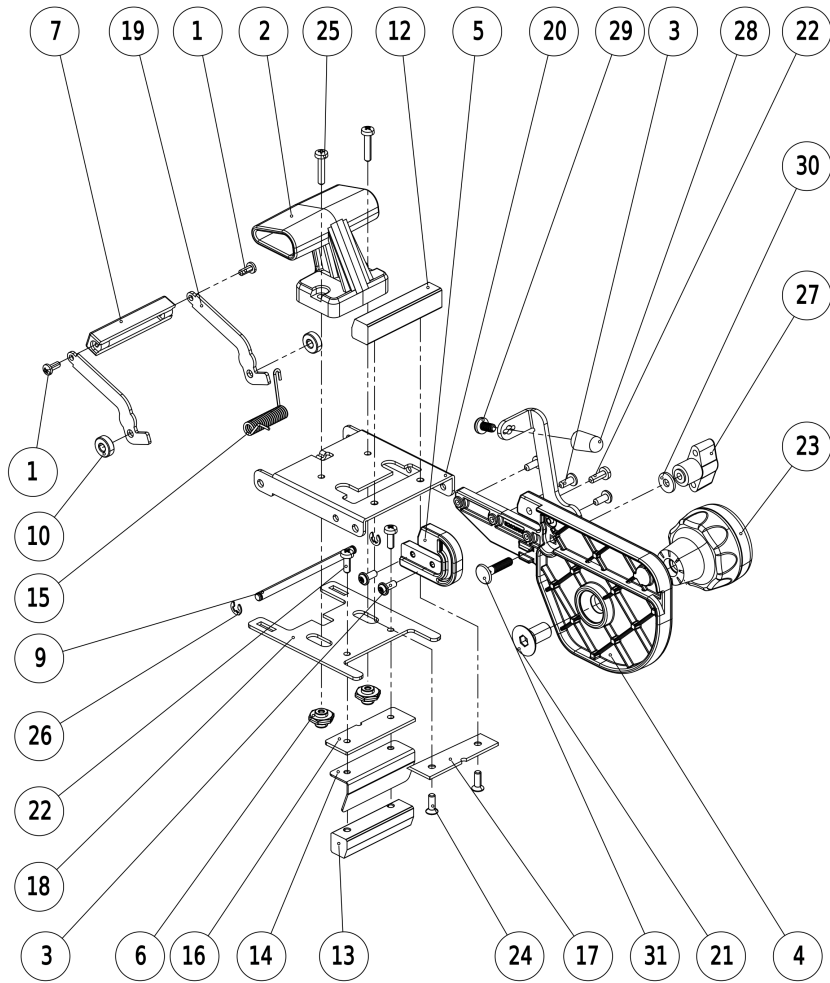

Technical information
Explosion drawing and parts list

RC321S (5245922) RC321S HAND END TRIMMER | Version B (From serial number 1)

Technical information
Explosion drawing and parts list

RC321S (5245922) RC321S HAND END TRIMMER | Version B (From serial number 1)

Pos.	Serial No.	Code	Description	Quantity
1		1370002	PAN HD. TAPPING SCREW 6X3/8 PH.BZ.	2
2		3002020	HANDLE KNOB	1
3		4679014	SCREW D.4X10 TX	5
4		5246701	SUPPORT ASS'Y	1
5		5202895	SIDE PART (V2)	1
6		5202652	NUT	2
7		5203020	HANDLE	1
9		5221077	SHAFT	1
10		5221081	SHAFT SUPPLEMENT	2
12		5221633	UPPER BRACKET (V2)	1
13		5221482	MOVABLE GUIDE BRACKET	1
14		5223427	TAPE GUIDE	1
15		5226028	SPRING	1
16		5231097	MOVABLE BLADE RC321S	1
17		5231099	FIXED BLADE RC321S	1
18		5234049	CUTTER HOLDER SLIDE	1
19		5234050	LEVER	2
20		5234101	CUTTER HOLDER	1
21		5273039	ALLEN SCREW M.10X20	1
22		6478002	SCREW M.4X12 PH.	3
23		6525027	REGULATING KNOB	1
24		7278007	SCREW M.4X12 PH.	2
25		8072004	PAN HD. SCREW M. 4X20 PH.	2
26		9588003	RETAINING RING D.4	2
27		1025110	KNOB M5 (CG) FEMALE	1
28		5202890	STOPPER	1
29		8578024	SCREW M.5X10 TORX	1
30		9280063	WASHER D.5.1X13X1.5	1
31		2274002	CUP SQUARE NECK BOLT M.5X20	1