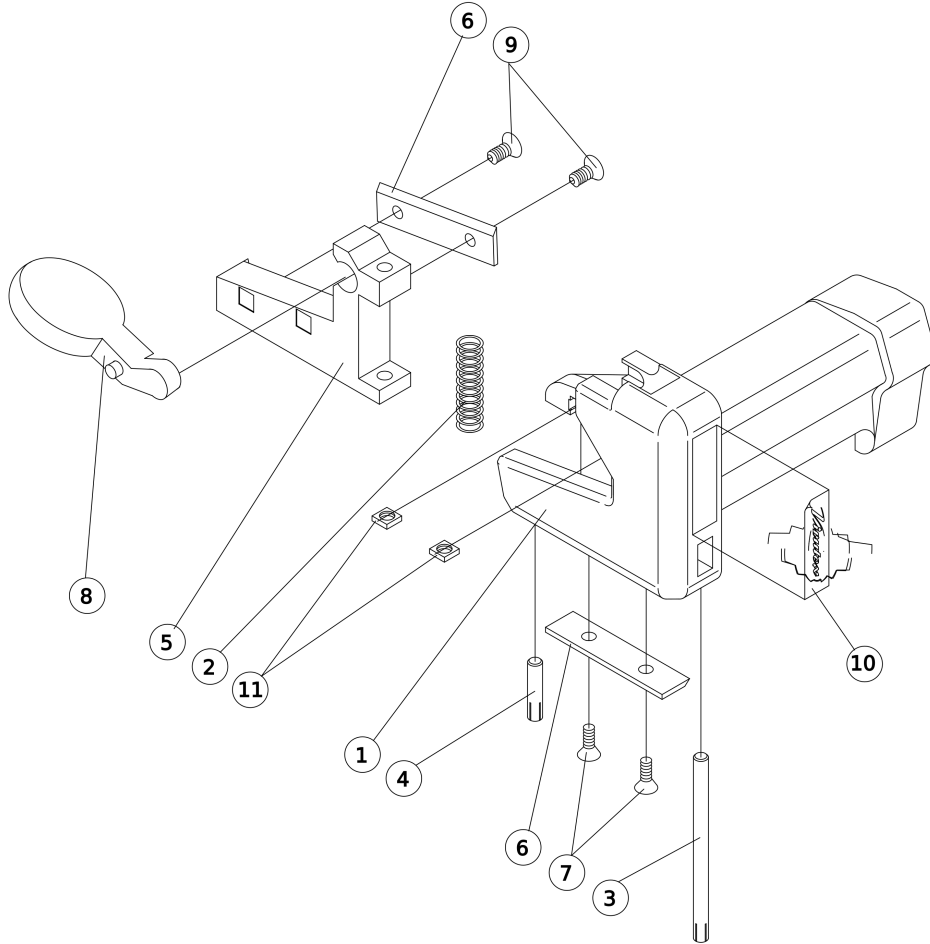

Technical information  
Explosion drawing and parts list

RC21E (2100000) RC21E END TRIMMER | Version B (From serial number 1)

**Technical information**  
Explosion drawing and parts list

**RC21E (2100000) RC21E END TRIMMER | Version B (From serial number 1)**

<b>Pos.</b>	<b>Serial No.</b>	<b>Code</b>	<b>Description</b>	<b>Quantity</b>
1		2102179	END TRIMMER BODY	1
2		2126078	SPRING	1
3		2122140	ROD	1
4		2122141	ROD	1
5		2102180	SLIDE	1
6		2150112	SPARE BLADES SET FOR RC21E	1
7		9073005	FLAT HD. SCREW M.4X8 PH.	2
8		2102181	LEVER	1
9		7070023	FLAT HD. TAPPING SCREW 6X1/2 PH.BZ.	2
9		8478018	SCREW M.4X10	2
9		9073005	FLAT HD. SCREW M.4X8 PH.	2
10		2419151	LABEL	1
11		1685018	SQUARE NUT M.4	2