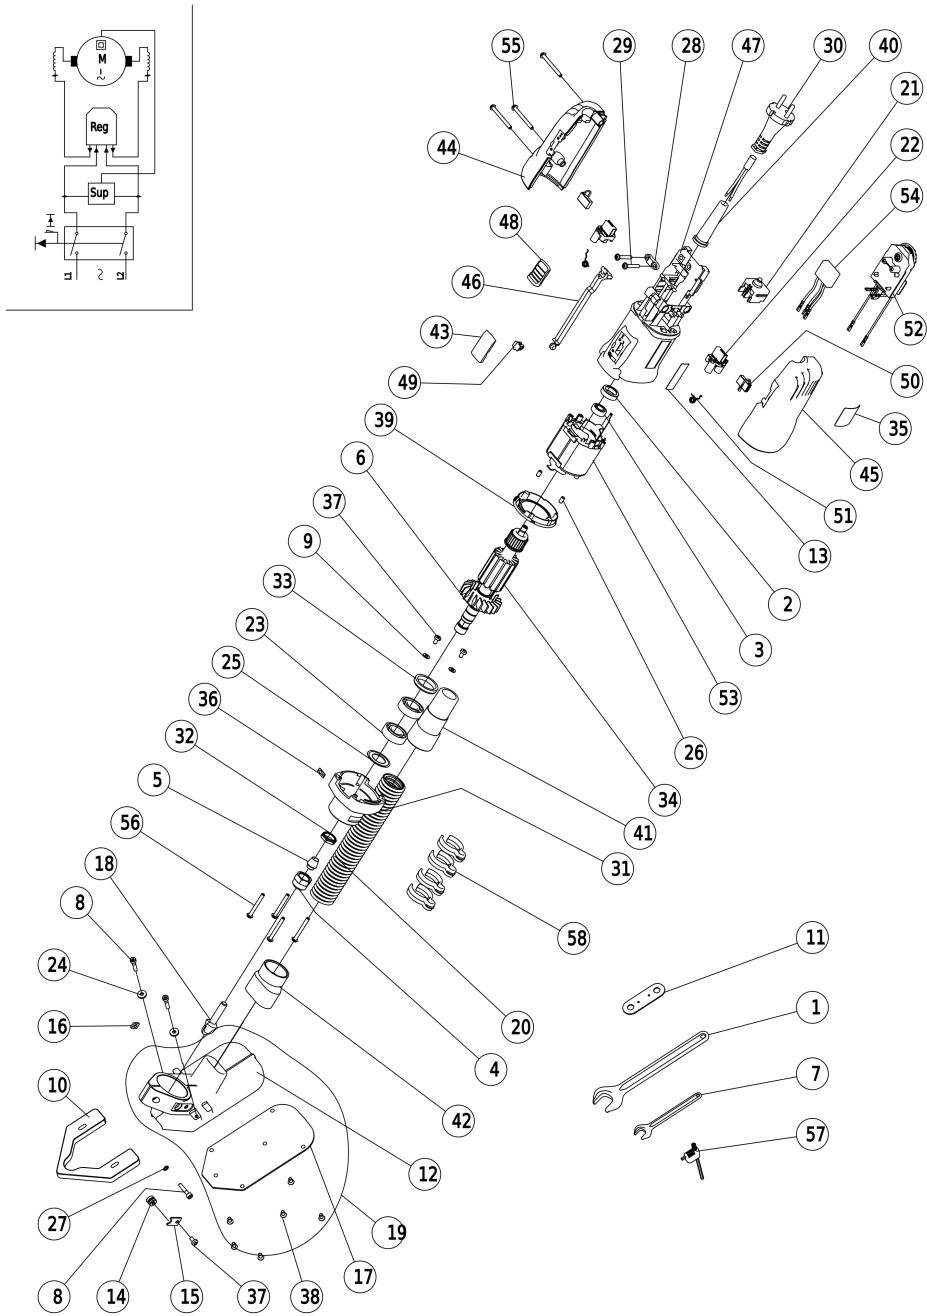

Technical information
Explosion drawing and parts list

FR217S (1700600) FR217S TRIMMER (OLD) | Version B (From serial number 1125)

Technical information
Explosion drawing and parts list

FR217S (1700600) FR217S TRIMMER (OLD) | Version B (From serial number 1125)

Technical information
Explosion drawing and parts list

FR217S (1700600) FR217S TRIMMER (OLD) | Version B (From serial number 1125)

Pos.	Serial No.	Code	Description	Quantity
36		6319098	LABEL	1
37		6478001	SCREW M.4X8 PH.	3
38		7278014	SCREW M.4X8	6
39		7903071	FAN GUIDE	1
40		8002043	CORD ARMOR	1
41		8204077	SLEEVE	1
42		8204078	SLEEVE	1
43		9202451	COVER	1
44		9202453	RIGHT COVER	1
45		9202454	LEFT COVER	1
46		9202455	TIE ROD	1
47		9202456	HOUSING	1
48		9202458	PUSH BUTTON	1
49		9202520	CLAMP	1
50		9217035	CARBON BRUSHES SET	1
51		9226155	BRUSH SPRING	2
52		9246891	ELECTRONIC CIRCUIT 230V ASS'Y	1
53		9255162	STATOR 230V	1
54		9268299	CAPACITOR	1
55		9279018	SCREW D.4X40 (TX)	3
56		9279019	SCREW D.4X35 (TX)	4
57		9299249	ALLEN KEY 3 mm	1
58		7002587	PIPE-CORD CLAMP	4